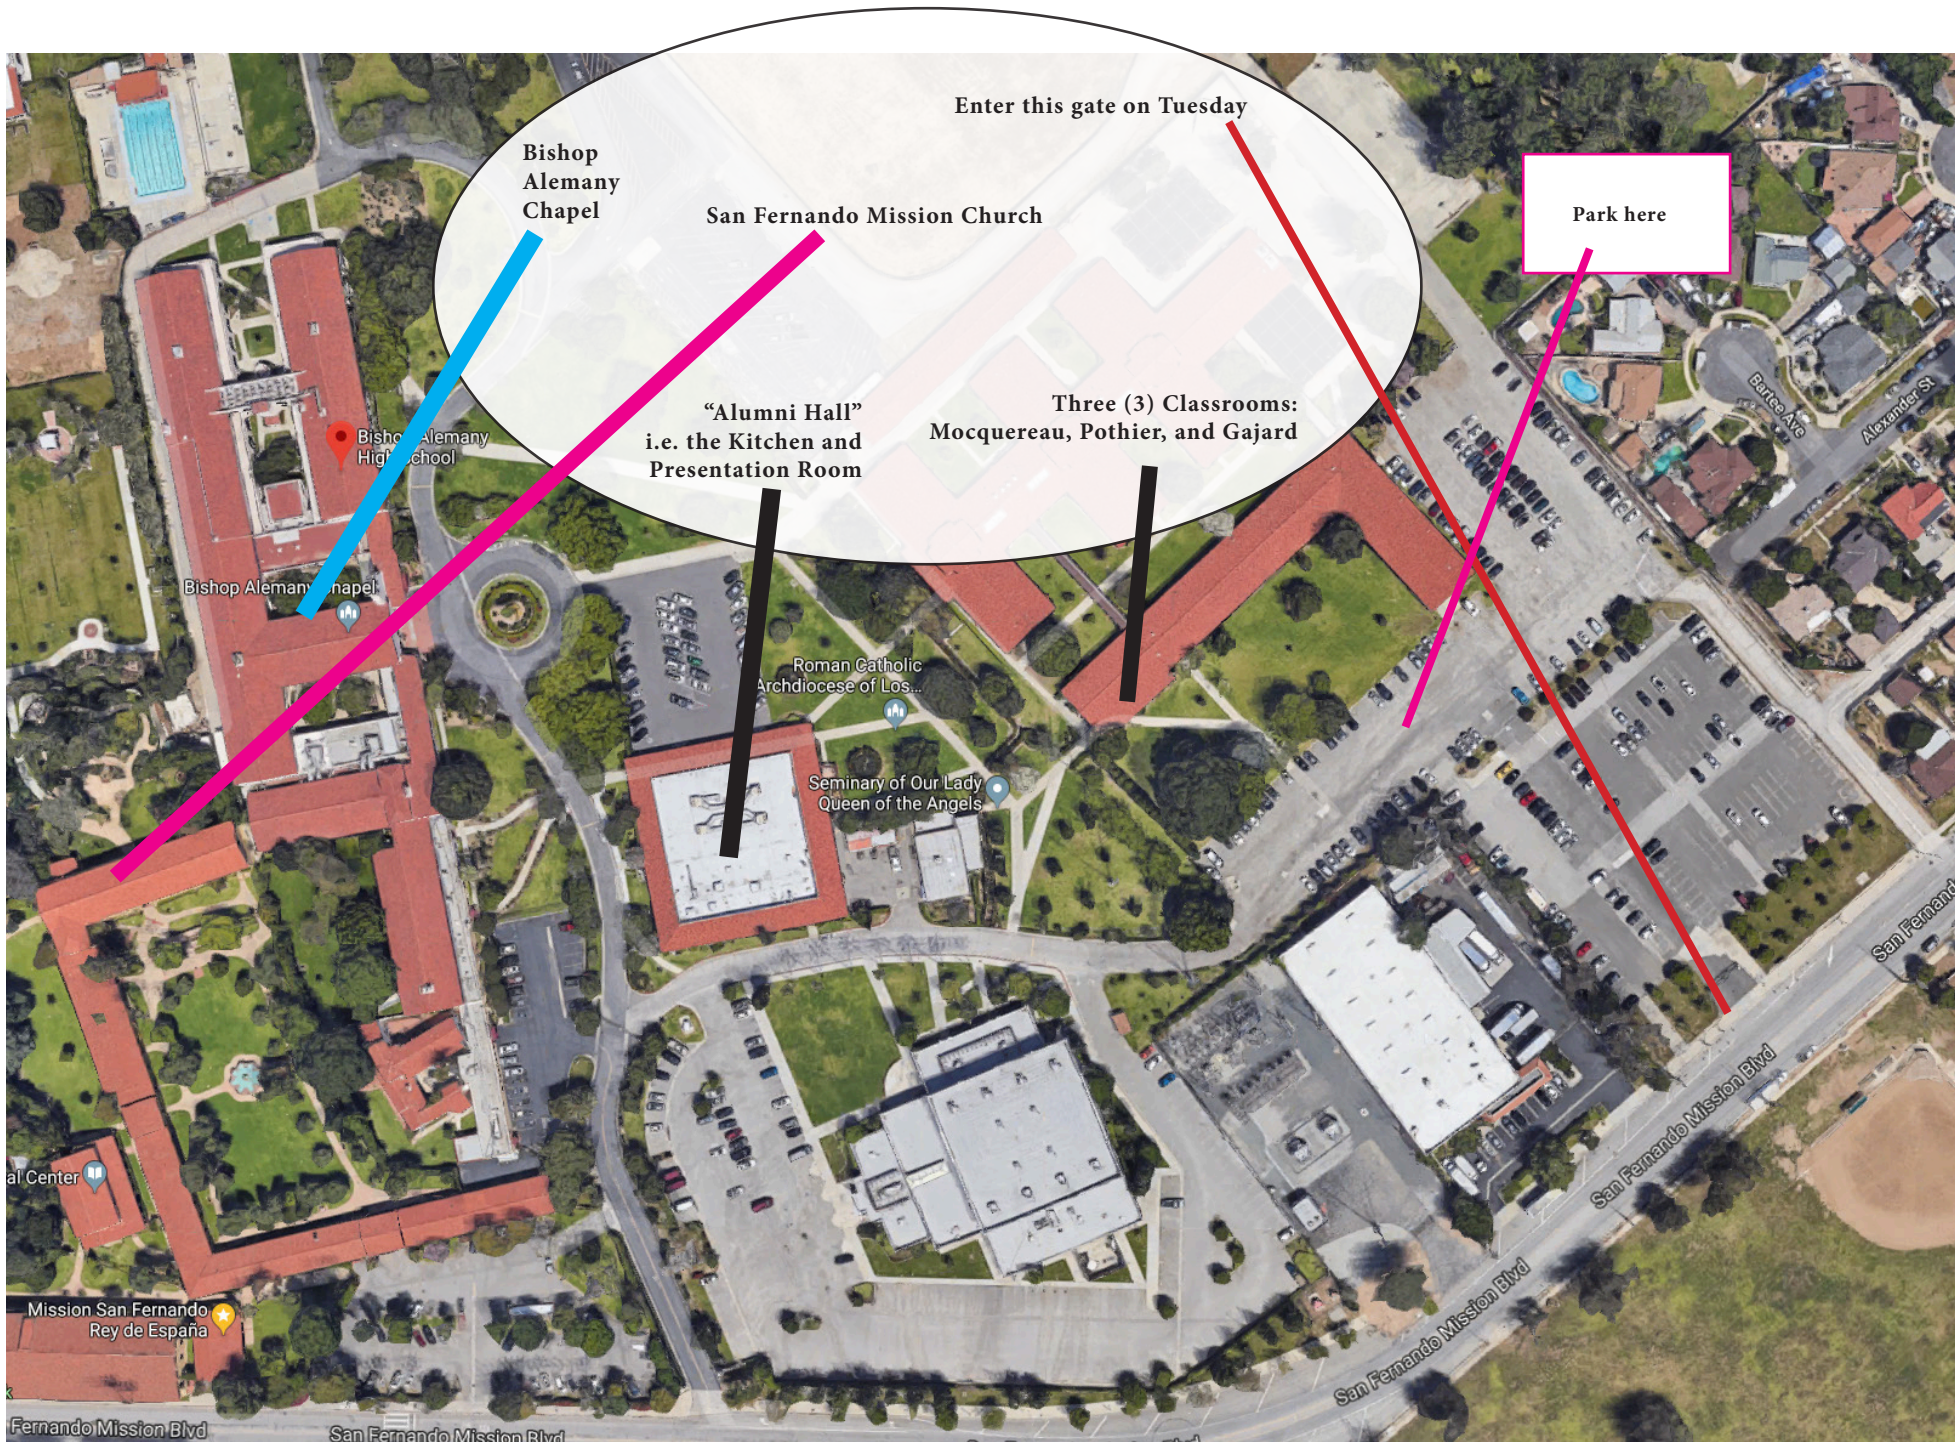

*** Please Note : Events in Gold are Mandatory. All other items are optional.**

Schedule last updated : 21 June 2019

	MONDAY (24 JUNE)	TUESDAY (25 JUNE)	WEDNESDAY (26 JUNE)	THURSDAY (27 JUNE)	FRIDAY (28 JUNE)
8:00am		LOW MASS – At Bishop Alemany Chapel	LOW MASS – At Bishop Alemany Chapel Sleep late today	LOW MASS – At Bishop Alemany Chapel
8:50am		SEMINAR (1 OF 4) — “Counterpoint, Hymn Harmonizations, and clever ways to utilize hymns” By Jeff Ostrowski ALUMNI HALL	SEMINAR (2 OF 4) — “Counterpoint, Hymn Harmonizations, and clever ways to utilize hymns” By Jeff Ostrowski ALUMNI HALL	SEMINAR (3 OF 4) — “Counterpoint, Hymn Harmonizations, and clever ways to utilize hymns” By Jeff Ostrowski ALUMNI HALL	SEMINAR (4 OF 4) — “Counterpoint, Hymn Harmonizations, and clever ways to utilize hymns” By Jeff Ostrowski ALUMNI HALL
10:10am		POLYPHONIC REHEARSAL Dr. Alfred Calabrese, <i>Conductor</i> ...held at Bishop Alemany Chapel	POLYPHONIC REHEARSAL Richard J. Clark, <i>Conductor</i> ...held at Bishop Alemany Chapel	POLYPHONIC REHEARSAL Dr. Alfred Calabrese, <i>Conductor</i> ...held at Bishop Alemany Chapel	CARDINAL NEWMAN RECORDING Kevin Allen, <i>Conductor</i> ...held at Bishop Alemany Chapel
11:45am		CATERED LUNCH ALUMNI HALL	CATERED LUNCH ALUMNI HALL	CATERED LUNCH ALUMNI HALL	CATERED LUNCH —w/ Panel Discussion
1:00pm		REHEARSAL – MEDIEVAL MUSIC & PLAINSONG (1 OF 3) Separated according to gender: M ^{astro} Clark will instruct Gentlemen Dr. Calabrese will instruct Ladies Time will be set aside at the end of each Rehearsal for Questions Re: Gregorian chant Ladies in Alemany Chapel – Men in Alumni Hall	REHEARSAL – MEDIEVAL MUSIC & PLAINSONG (2 OF 3) Separated according to gender: M ^{astro} Clark will instruct Gentlemen Dr. Calabrese will instruct Ladies Time will be set aside at the end of each Rehearsal for Questions Re: Gregorian chant Ladies in Alemany Chapel – Men in Alumni Hall	REHEARSAL – MEDIEVAL MUSIC & PLAINSONG (3 OF 3) Separated according to gender: M ^{astro} Clark will instruct Gentlemen Dr. Calabrese will instruct Ladies Time will be set aside at the end of each Rehearsal for Questions Re: Gregorian chant Ladies in Alemany Chapel – Men in Alumni Hall	Allotted Time — Travel to Saint Vitus Church (607 4th Street, San Fernando 91340) ... Saint Vitus is very close to Bishop Alemany High School; it only takes 12 minutes by car. Setup for recording equipment
2:00pm	REGISTRATION — Held at Saint Vitus Church The address for SAINT VITUS CHURCH = 607 4th Street, San Fernando, CA 91340 Saint Vitus is very close to Bishop Alemany High School; it only takes 12 minutes by car.	BREAKOUT SESSIONS: <u>OPTION</u> : Private Conducting lessons with Dr. Calabrese (Classroom Mocquereau) <u>OPTION</u> : Private Lessons in Composition w/ Kevin Allen (Classroom Pothier) <u>OPTION</u> : Multi-track recordings with Jacquie Halas (Classroom Gajard) <u>OPTION</u> : “Best Practices” for the challenges of teaching volunteer choirs— Jeff Ostrowski (PART 1) ALUMNI HALL	BREAKOUT SESSIONS: <u>OPTION</u> : Private Conducting lessons with Dr. Calabrese (Classroom Mocquereau) <u>OPTION</u> : Private Lessons in Composition w/ Kevin Allen (Classroom Pothier) <u>OPTION</u> : Multi-track recordings with Jacquie Halas (Classroom Gajard) <u>OPTION</u> : “Best Practices” for the challenges of teaching volunteer choirs— Jeff Ostrowski (PART 2) ALUMNI HALL	BREAKOUT SESSIONS: <u>OPTION</u> : Private Conducting lessons with Dr. Calabrese (Classroom Mocquereau) <u>OPTION</u> : Private Lessons in Composition w/ Kevin Allen (Classroom Pothier) <u>OPTION</u> : Multi-track recordings with Jacquie Halas (Classroom Gajard) <u>OPTION</u> : “What is possible when it comes to volunteer choirs...in today’s challenging climate?” —M ^{astro} Clark ALUMNI HALL	DRESS REHEARSAL St. Vitus Church 607 4th Street, San Fernando 91340 from 2:00 PM - 4:00 PM (with organ and counter-melodies) ... For the 5:00pm Solemn Vespers Held at Saint Vitus Catholic Church (607 4th Street, San Fernando 91340) Plus record 2 more pieces Reminder: The First Mass (at the San Fernando Mission) of Fr. Luc Poirier on Thursday night was indeed OPEN TO THE PUBLIC, the Solemn Vespers on Friday Night is not open to the public
3:30pm	EXPLANATION LECTURE — “How to sing Traditional Vespers” Held at Saint Vitus Catholic Church	PLENARY CONDUCTING CLINIC Dr. Alfred Calabrese, <i>Conductor</i> ...held in Alumni Hall	PLENARY CONDUCTING CLINIC Dr. Alfred Calabrese, <i>Conductor</i> ...held in Alumni Hall	PLENARY CONDUCTING CLINIC Dr. Alfred Calabrese, <i>Conductor</i> ...held in Alumni Hall	
4:00pm	KEYNOTE LECTURE — By Fr. James Fryar, FSSP Held at Saint Vitus Catholic Church (607 4th Street, San Fernando 91340)	POLYPHONIC REHEARSAL Richard J. Clark, <i>Conductor</i> ...held at Bishop Alemany Chapel	POLYPHONIC REHEARSAL Dr. Alfred Calabrese, <i>Conductor</i> ...held at Bishop Alemany Chapel	POLYPHONIC REHEARSAL Richard J. Clark, <i>Conductor</i> ...held at Bishop Alemany Chapel	RELAXATION ... but not too long, because <u>call time</u> for Solemn Vespers is 4:30pm
5:00pm	SOLEMN VESPERS — Held at Saint Vitus 607 4th Street, San Fernando 91340	SOLEMN VESPERS —With SATB hymns in English before & after ...held at Bishop Alemany Chapel	SOLEMN VESPERS —With SATB hymns in English before & after ...held at Bishop Alemany Chapel	CATERED DINNER ALUMNI HALL This dinner will NOT BE A LONG DINNER	5:00 PM SOLEMN VESPERS — Saint Vitus Church 607 4th Street, San Fernando 91340
5:45pm	DINNER “On the town” This is the only meal paid for by each individual participant “on the town”	CATERED DINNER — With Lecture by Jeff Ostrowski: “Gregorian Chant Crash Course” Part i — slides/essential resources/Gregorian hymns/ ...held at Alumni Hall	CATERED DINNER — With Lecture by Jeff Ostrowski: “Gregorian Chant Crash Course” Part ii—edition by Weinmann/Ut-Re-Mi from book/notes in book 66-73 + 212-215; questions ...held at Alumni Hall	Travel to location of First Mass: the historic San Fernando Mission Church (just 100 yards away) ...CALL TIME is 6:00pm	Vespers will probably done around 6:00pm — Then we travel back to Bishop Alemany High School for the Dinner
7:00pm		TEN-MINUTE REHEARSAL “Lead Kindly Light” will be our final Prayer ...held at Alumni Hall	TEN-MINUTE REHEARSAL “Lead Kindly Light” will be our final Prayer ...held at Alumni Hall	7:00 PM – FIRST MASS Of a Newly-Ordained FSSP Priest	FAREWELL DINNER ALUMNI HALL — Held at Bishop Alemany High School