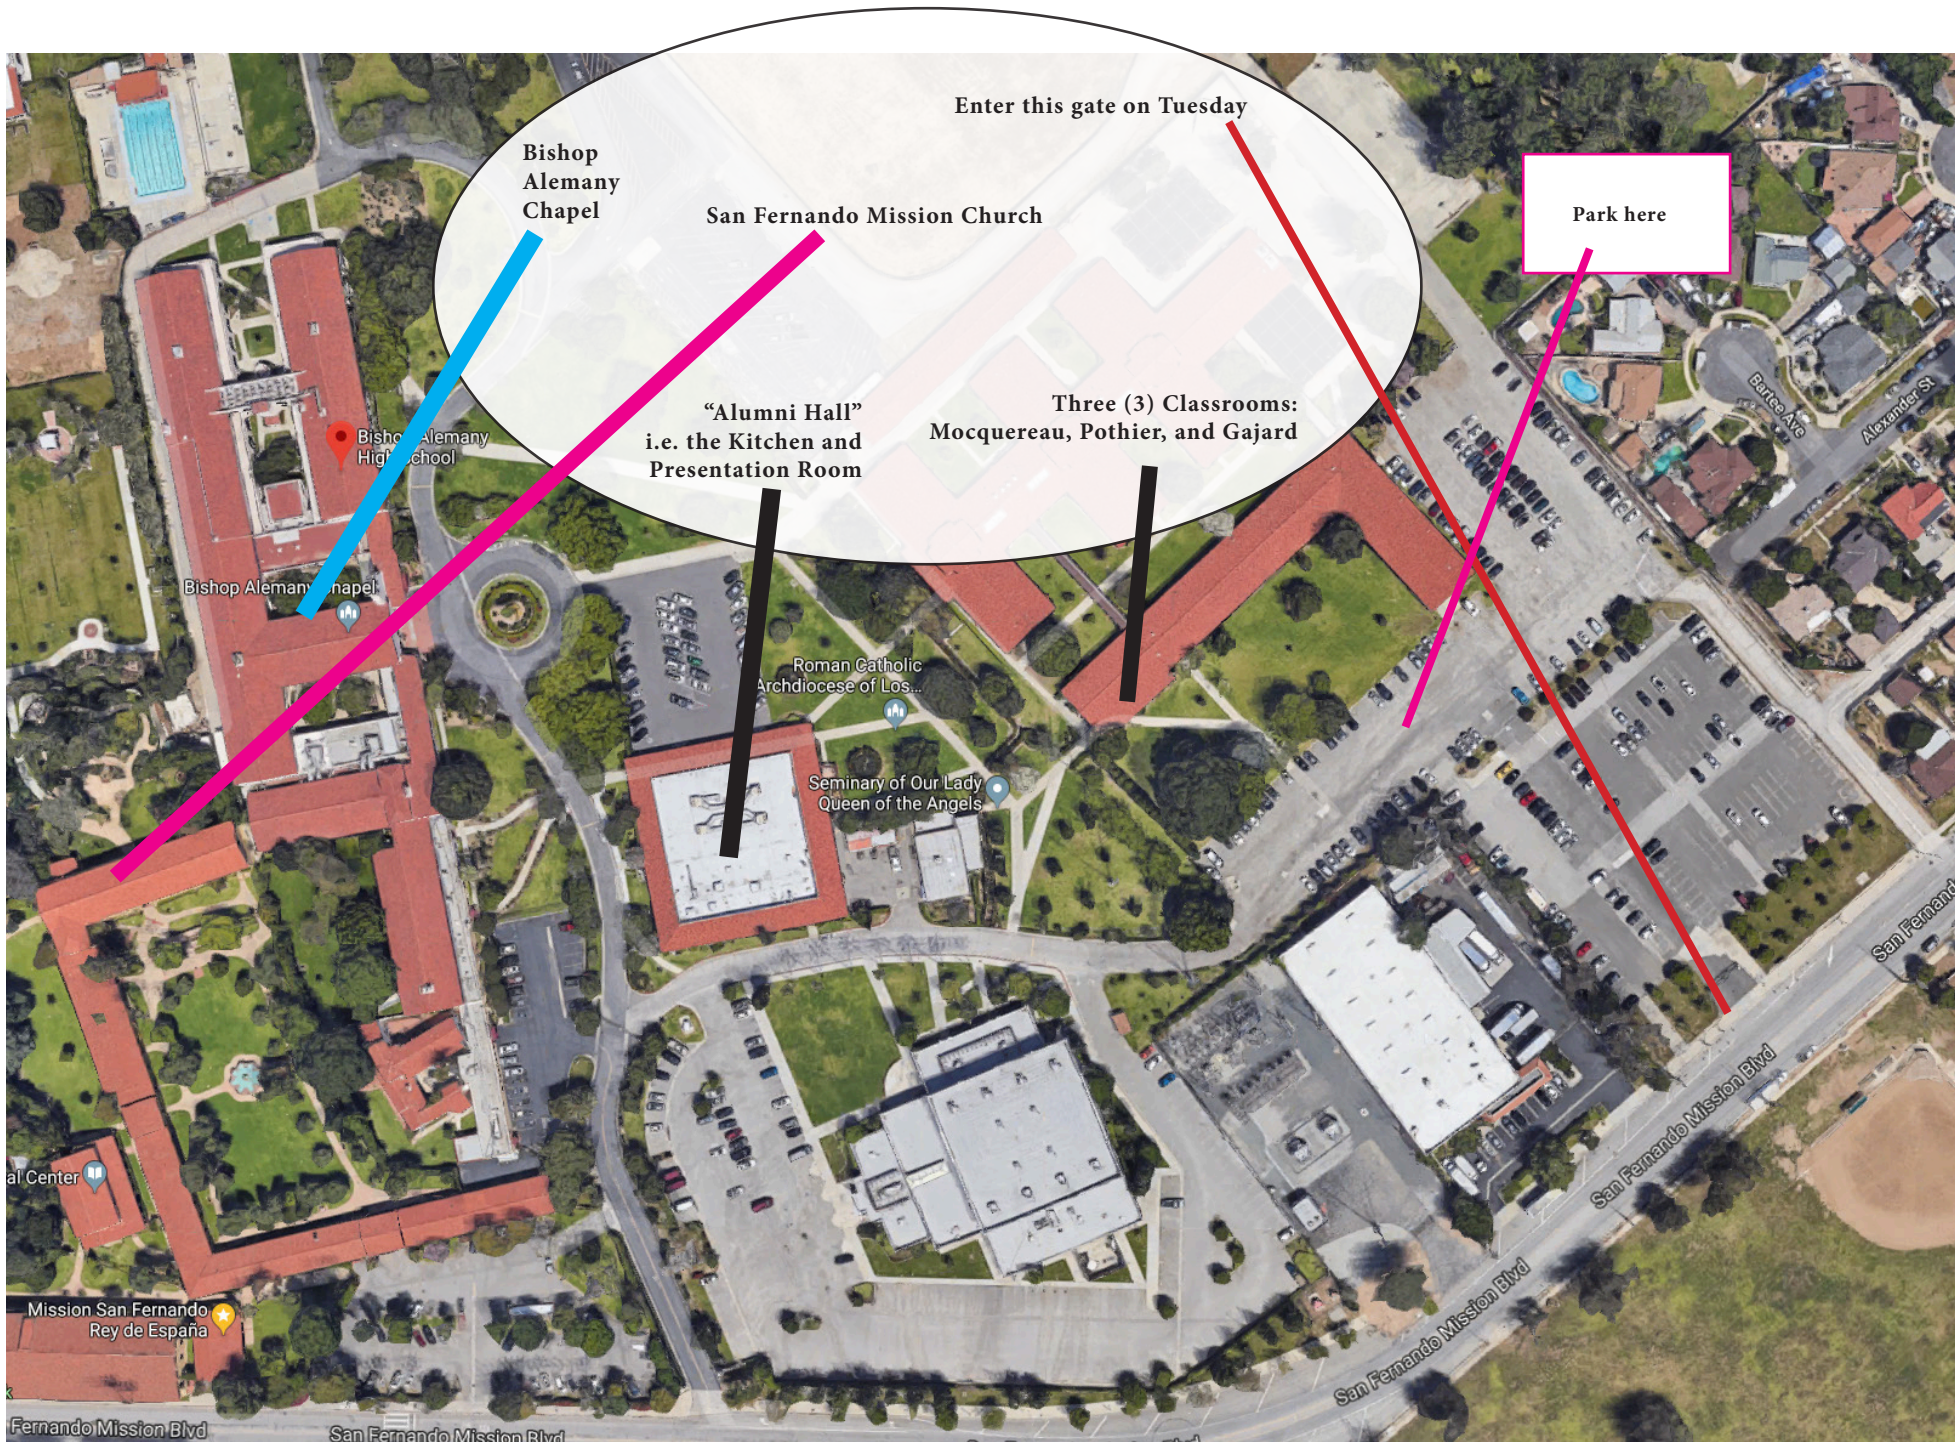

Website with schedule = [CCWATERSHED.ORG/SYMPOSIUM](http://CCWATERSHED.ORG/SYMPOSIUM)

Practice your music: [CCWATERSHED.ORG/REPERTOIRE/2019/](http://CCWATERSHED.ORG/REPERTOIRE/2019/)

Enter this gate on Tuesday

Bishop Alemany Chapel

San Fernando Mission Church

Park here

"Alumni Hall" i.e. the Kitchen and Presentation Room

Three (3) Classrooms: Mocquereau, Pothier, and Gajard

Bishop Alemany High School

Bishop Alemany Chapel

Roman Catholic Archdiocese of Los...

Seminary of Our Lady Queen of the Angels

Mission San Fernando Rey de España

Fernando Mission Blvd

San Fernando Mission Blvd

San Fernando Mission Blvd

San Fernando Mission Blvd

San Fernando

Bartea Ave

Alexander St

Interior of the  
San Fernando  
Mission Church